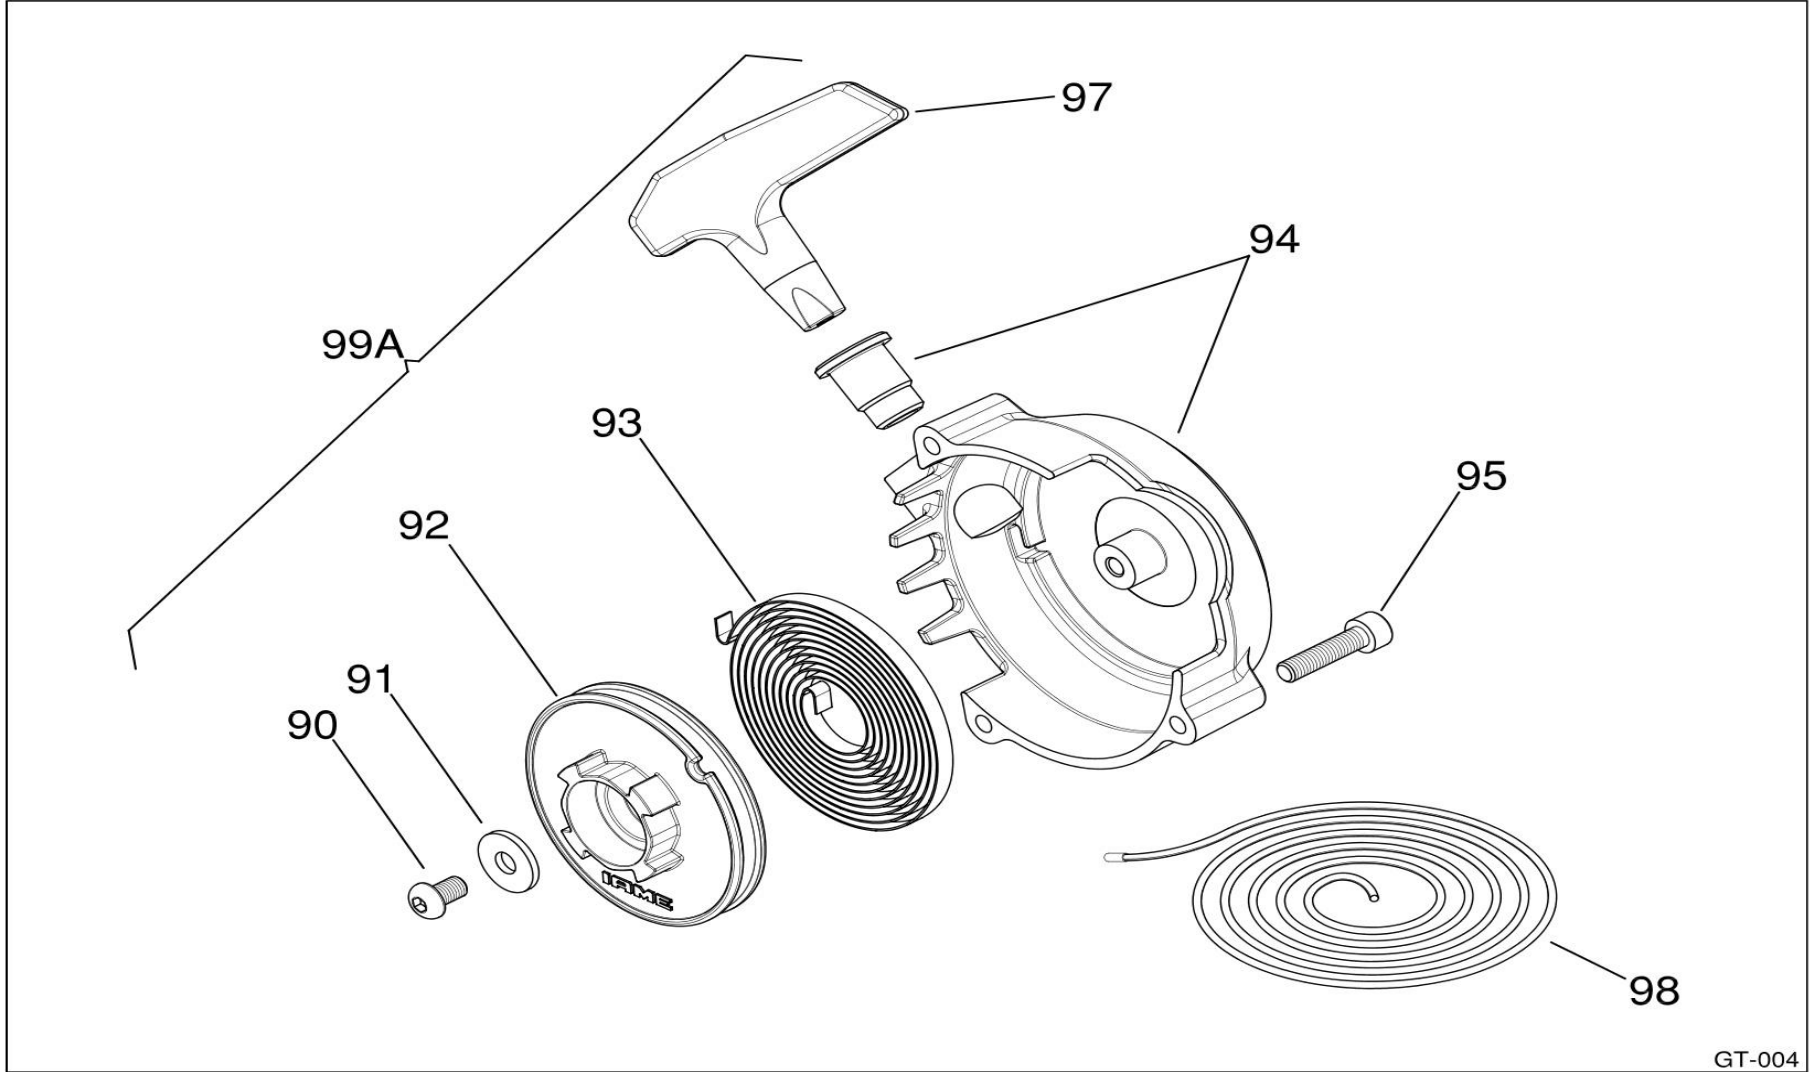

PULL ROPE

POS	COD	DESCR
90	00261-K	KIT 20 SCREWS TCH M6x10
91	00314-K	KIT 20 W2ASHERS M6X17X3
92	IMI-40100B	STARTER PULLEY
93	A-61872	VOLUTE SPRING
94	A-61877-K	STARTER COVER NORSWIFT
95	00029-K	KIT OF 20 ALLEN SCREWS M5x35
97	IMI-40400A	STARTER HANDGRIP
98	A-61876-C	STARTER ROPE
99A	A-61877-C	STARTER COVER NORSWIFT COMPLETE