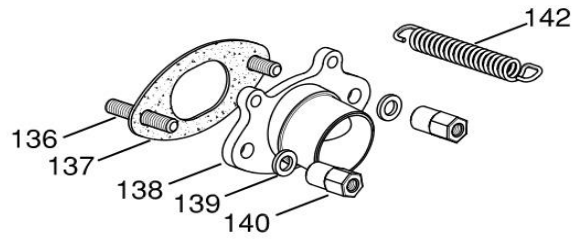

EXHAUST GROUP & GASKETS SET.

146A