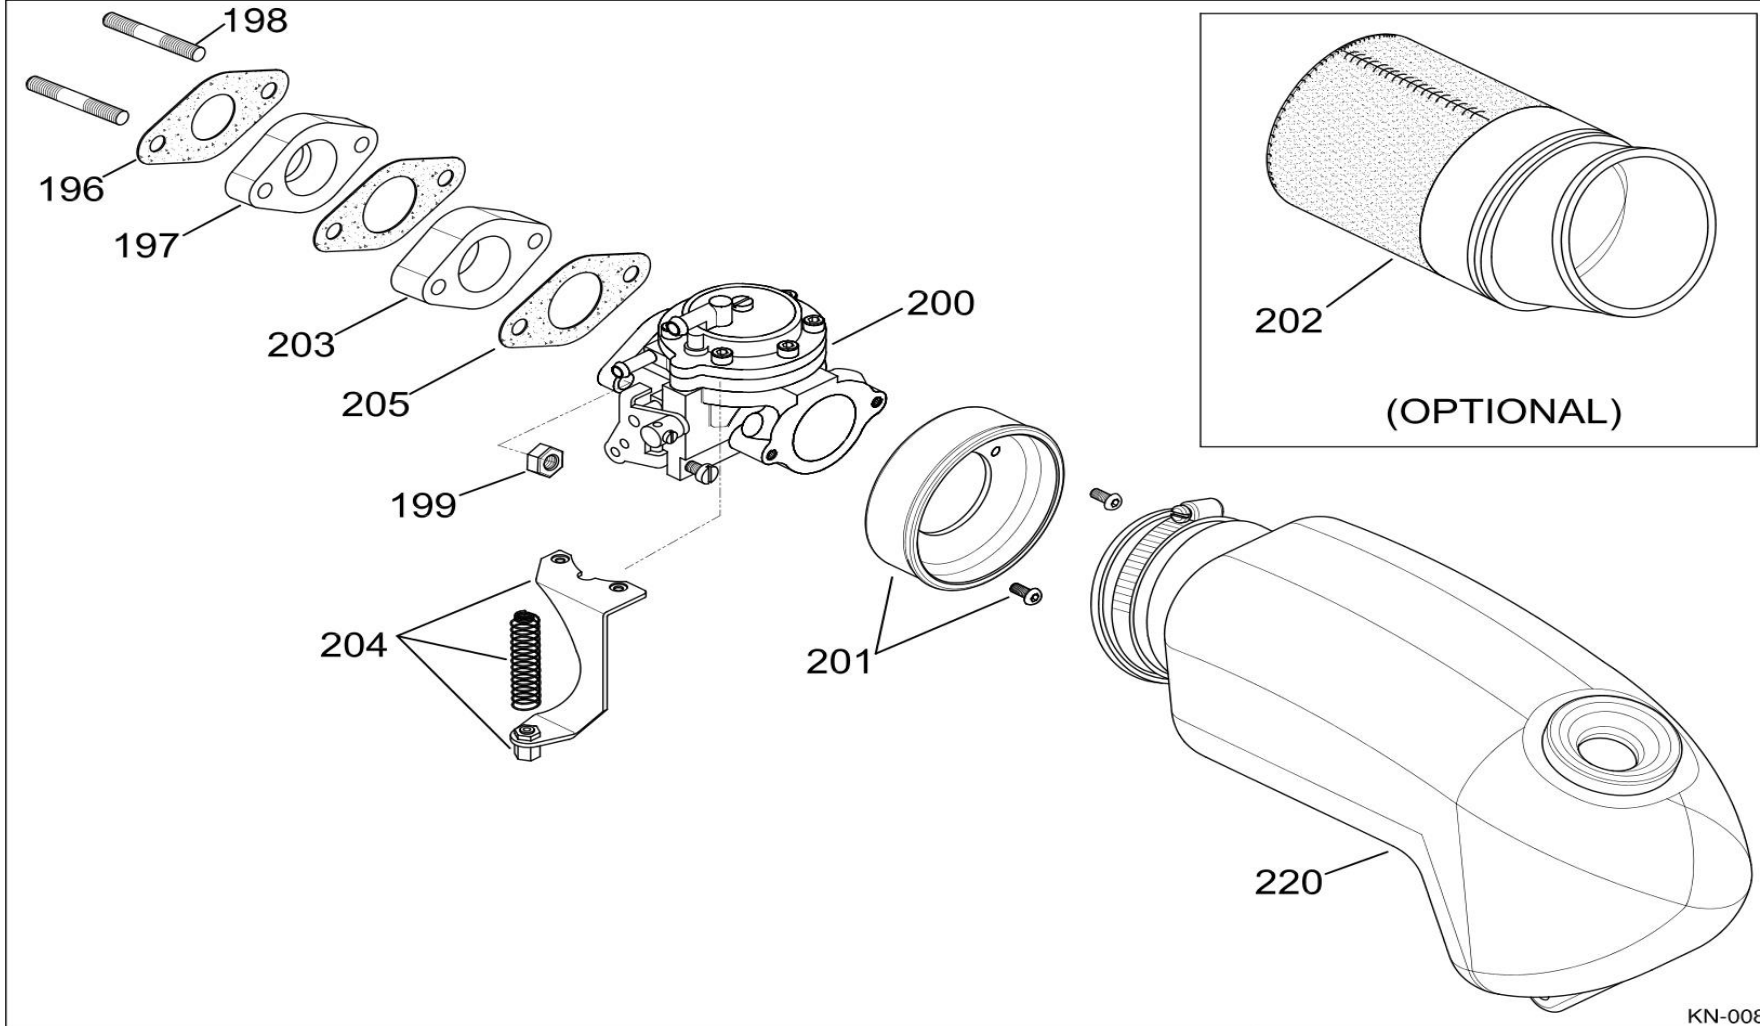

INLET

POS	COD	DESCR
196	A-61822	CARBURETOR GASKET MINI/BABY-SW
197	A-61819C	CARB. SPACER 21/27x1.5mm
198	IFB-60500	TIE-ROD M6x49,5
199	00351-K	20 HEXAGONAL NUTS KIT M6
200	A-10918	CARBURETTOR TILLOTSON HW-34B
200	A-10919N	CARBURETTOR TILLOTSON HW-47A
202	10751-A	INLET SILENCER FILTER
203	A-61819A	THERMAL SPACER 26x15mm
205	B-71822	CARB. GASKET WALBRO/TILL.
220	A-61742	INLET SILENC. MINI/BABY'10